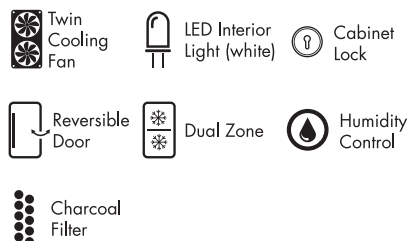

magnum
series

mayer

Wine Chiller (Magnum Series) MMWC155MAG

- LED light
- Dual zone temperature control
- Seamless design
- Reversible door swing
- Cylinder lock and two keys
- Environmentally friendly refrigerant
- Adjustable thermostat for both zones
- 15 removable wooden flat slide out shelves
- Temperature range : 5-22°C for both zones
- Stainless steel glass door with sleek black cabinet
- Tempered triple-pane glass for enhanced UV protection
- Fahrenheit and Celsius degree temperature indicators
- Bottle capacity: Upper Zone 77 bottles, Lower Zone 78 bottles
- Interior lighting strip with 9 energy-efficient LED soft white light bulbs
- Internal fan-forced circulation for even temperature distribution

Product Dimension (mm)	595 x 680 x 1760
Capacity	428L
Voltage	220-240V ~ 50/60Hz
Power	285Kwh/ year
Warranty	2 Years

Barcode
9557496790188

e-Warranty registration
<https://www.mayer.sg/>