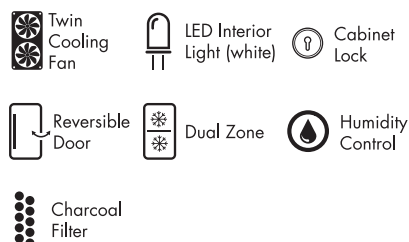

magnum  
series

mayer

**Wine Chiller**  
(Magnum Series)  
MMWC46MAG

- LED light
- Black interior
- Dual zones
- Seamless design
- Digital thermometer
- Internal light control
- Humidity control box
- Adjustable temperature
- Reversible door
- Adjustable feet
- Tempered door glass
- 46 standard bottles capacity
- 6 adjustable wooden shelves
- Celsius fahrenheit switch
- Electronic push button control operation
- Stainless steel door frame and handle
- Tempered triple-panel glass for enhanced UV protection
- Temperature range : 5-22°C for both zones
- Designed to store wine at its optimum temperature between + 5°C - 22°C

Product Dimension (mm)	595 x 570 x 820
Capacity	138L
Voltage	220-240V ~ 50/60Hz
Power	224 Kwh/ year
Warranty	2 Years

Barcode  
9557496790195

e-Warranty registration  
<https://www.mayer.sg/>