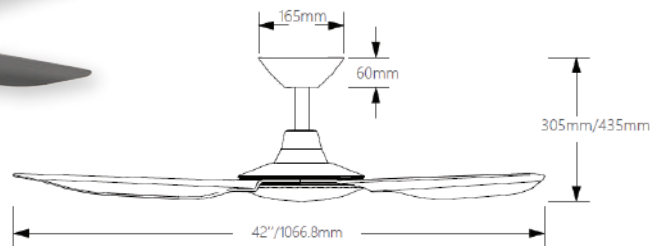

## CYCLONE 42 5-BLADES SIZE 42"

### FEATURES

- 1/2/4 Hours Timer
- 9 Speed Settings
- 5 ABS Blades
- LED Light Triple Color with Dimmer
- Adjustable Rotation Direction (Clockwise or Anti-clockwise)
- DC Motor
- Remote Control
- Wifi

Model	: Cyclone 42
Voltage	: 220-240V; 50Hz
Wattage	: 69 W (45 W   24 W Light)
Air Volume	: 185m <sup>3</sup> /min
Max Air Flow (m/s)	: 3.09m/s
Noise Level (Highest Speed) dBA	: 46dB(A)
Speed	: 280 RPM
Product Dimensions	: L1066.8 * W165 * H305 mm
Packaging Dimensions	: L660 * W290 * H315 mm
Net Weight	: 6.9 KGS
Gross Weight	: 8.65 KGS