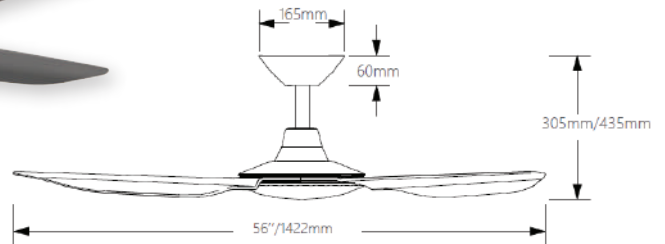

mistral

Cyclone 56-DW/GM (Dark Wood/Gun Metal)

Cyclone 56-WD/WE (Wood/White)

Cyclone 56-GM (Gun Metal)

CYCLONE 56 5-BLADES SIZE 56"

FEATURES

- 1/2/4 Hours Timer
- 9 Speed Settings
- 5 ABS Blades
- LED Light Triple Color with Dimmer
- Adjustable Rotation Direction (Clockwise or Anti-clockwise)
- DC Motor
- Remote Control
- Wifi

Model	: Cyclone 56
Voltage	: 220-240V; 50Hz
Wattage	: 69 W (45 W 24 W Light)
Air Volume	: 266.71 m ³ /min
Max Air Flow (m/s)	: 4.44m/s
Noise Level (Highest Speed) dBA	: 46dB(A)
Speed	: 190 RPM
Product Dimensions	: L1422 * W165 * H435 mm
Packaging Dimensions	: L660 * W290 * H315 mm
Net Weight	: 7.25 KGS
Gross Weight	: 9.01 KGS