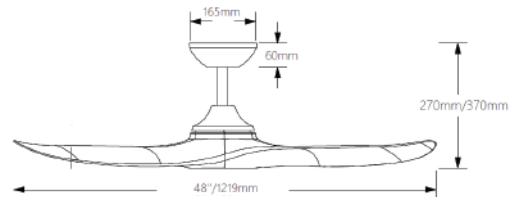

mistral

Gust 48-DW/BK (Dark Wood/Black)

Comes with a light cover

Gust 48-WD/WE (Wood/White)

Comes with a light cover

Gust 48-GM (Gunmetal)

Comes with a light cover

GUST 48 3-BLADES SIZE 48"

Model	: GUST 48
Voltage	: 220-240V; 50Hz
Wattage	: 63 W (45 W 18 W Light)
Air Volume	: 231.15m ³ /min
Max Air Flow (m/s)	: 3.85m/s
Noise Level (Highest Speed) dBA	: 46dB(A)
Speed	: 230 RPM
Product Dimensions	: L1219 * W165 * H270 mm □
Packaging Dimensions	: L790 * W330 * H260 mm
Net Weight	: 6.38 KGS
Gross Weight	: 8.1 KGS