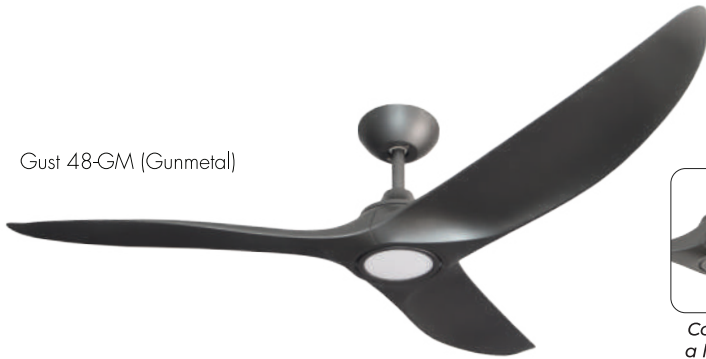

mistral

Gust 48-DW/BK (Dark Wood/Black)

Comes with a light cover

Gust 48-WD/WE (Wood/White)

Comes with a light cover

Gust 48-GM (Gunmetal)

Comes with a light cover

GUST 48 3-BLADES SIZE 48"

FEATURES

- 1/2/4 Hours Timer
- 9 Speed Settings
- 3 ABS Blades
- LED Light Triple Color with Dimmer
- Adjustable Rotation Direction (Clockwise or Anti-clockwise)
- DC Motor
- Remote Control
- Light Cover
- Wifi

Model	: GUST 48
Voltage	: 220-240V; 50Hz
Wattage	: 63 W (45 W 18 W Light)
Air Volume	: 231.15m ³ /min
Max Air Flow (m/s)	: 3.85m/s
Noise Level (Highest Speed) dBA	: 46dB(A)
Speed	: 230 RPM
Product Dimensions	: L1219 * W165 * H270 mm □
Packaging Dimensions	: L790 * W330 * H260 mm
Net Weight	: 6.38 KGS
Gross Weight	: 8.1 KGS