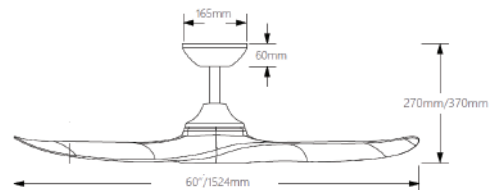

mistral

Gust 60-DW/BK (Dark Wood/Black)

Comes with a light cover

Gust 60-WD/WE (Wood/White)

Comes with a light cover

Gust 60-GM (Gunmetal)

Comes with a light cover

GUST 60 3-BLADES SIZE 60"

Model	: GUST 60
Voltage	: 220-240V; 50Hz
Wattage	: 63 W (45 W I 18 W Light)
Air Volume	: 271.86m ³ /min
Max Air Flow (m/s)	: 4.53m/s
Noise Level (Highest Speed) dBA	: 46dB(A)
Speed	: 193 RPM
Product Dimensions	: L1524 * W165 * H370 mm □
Packaging Dimensions	: L790 * W330 * H260 mm
Net Weight	: 7.38 KGS
Gross Weight	: 9.1 KGS