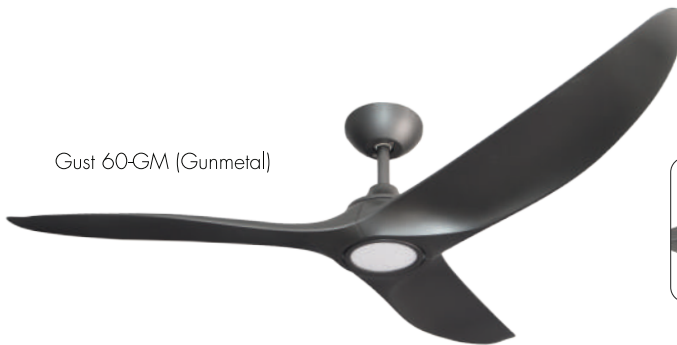

mistral

Gust 60-DW/BK (Dark Wood/Black)

Comes with a light cover

Gust 60-WD/WE (Wood/White)

Comes with a light cover

Gust 60-GM (Gunmetal)

Comes with a light cover

GUST 60 3-BLADES SIZE 60"

FEATURES

- 1/2/4 Hours Timer
- 9 Speed Settings
- 3 ABS Blades
- LED Light Triple Color with Dimmer
- Adjustable Rotation Direction (Clockwise or Anti-clockwise)
- DC Motor
- Remote Control
- Light Cover
- Wifi

Model	: GUST 60
Voltage	: 220-240V; 50Hz
Wattage	: 63 W (45 W I 18 W Light)
Air Volume	: 271.86m ³ /min
Max Air Flow (m/s)	: 4.53m/s
Noise Level (Highest Speed) dBA	: 46dB(A)
Speed	: 193 RPM
Product Dimensions	: L1524 * W165 * H370 mm □
Packaging Dimensions	: L790 * W330 * H260 mm
Net Weight	: 7.38 KGS
Gross Weight	: 9.1 KGS