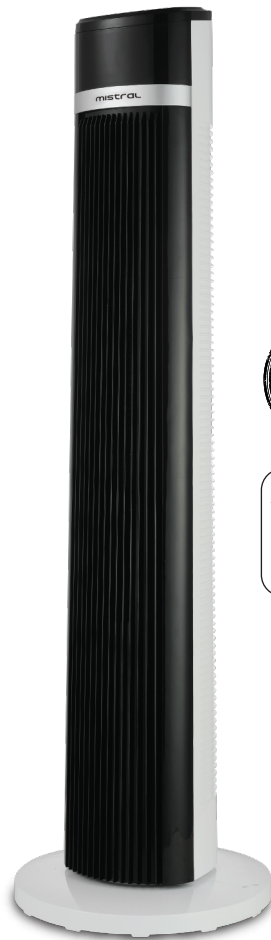

# mistral

## MFD4000R 40" TOWER FAN WITH REMOTE CONTROL

### FEATURES

- 3 speeds + Eco mode
- 15 hour timer
- Left-right auto-oscillation
- Normal, Natural, Sleep mode
- Power-off memory function
- High-quality copper motor
- With remote control

Model:	: MFD4000R
Voltage:	: 220-240V, 50Hz
Wattage:	: 45W
Air Volume:	: 25 m <sup>3</sup> /min
Max Air Flow:	: 180 m/sec
Product Dimensions:	: L300*W300*H1013 mm
Packaging Dimensions:	: L230*W209*H1058 mm
Net Weight:	: 3.7 KGS
Gross Weight:	: 4.7 KGS