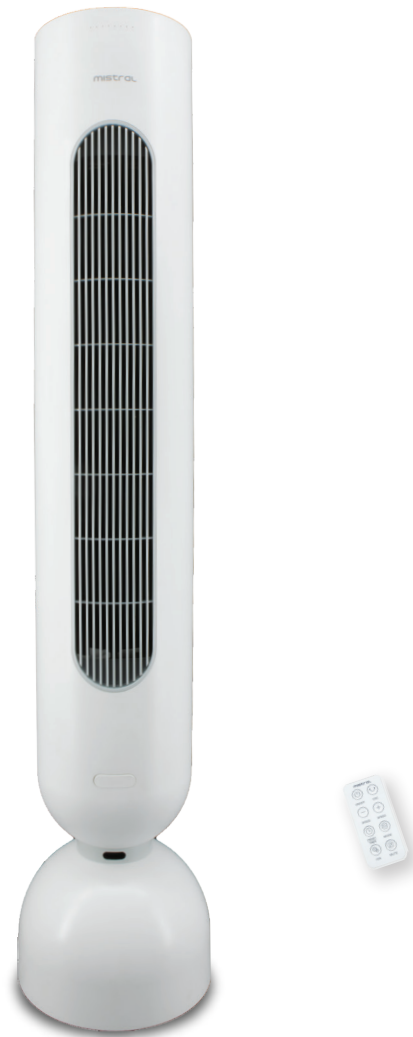

mistral

MFD4308DR 43" DC TOWER FAN WITH REMOTE CONTROL

FEATURES

- Brushless DC motor
- 12 Speeds
- 1-12 Hours timer
- 3 Mode: normal /natural /sleep
- Auto left - right oscillation
- Remote control
- Fully Detachable Fan Blade
- Ionizer
- Aroma tray

Model	: MFD4308DR
Voltage	: 220-240V~, 50/60Hz
Wattage	: DC 30 W
Air Volume	: 16.33 m ³ /min
Max Air Flow	: 4.6 m/ s
Product Dimensions	: L180*W233*H1100 mm
Packaging Dimensions	: L275*W275*H1195 mm
Net Weight	: 7.3 KGS
Gross Weight	: 8.87 KGS