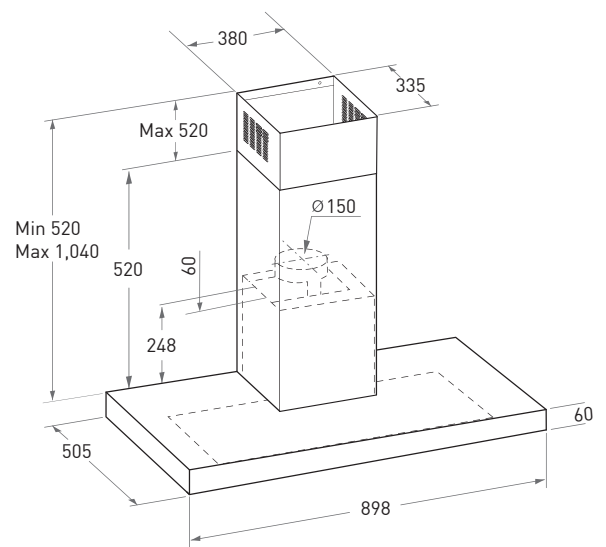

mayer

Chimney Hood

MMBCH900I

- 90 cm Chimney Glass Hood
- Aluminum filter with integrated charcoal filter
- Touch control and 4 Speed settings
- Wireless connectivity supported
- Digital Panel Display
- LED Lights

Product Dimensions WxDxH (mm)	898 x 505 x 520-1,040
Extraction Capacity	1,600m ³ /hr
Noise Level	<59dB(A)
LED Power	7W
Voltage	220-240V/50Hz
Power	200W
Timer Setting	15min delay timer

Barcode
9557496132032