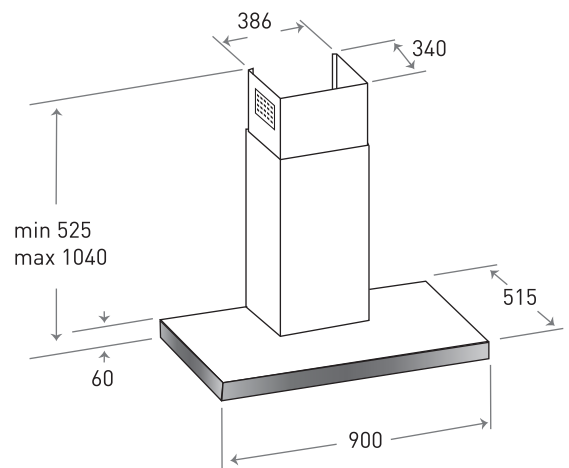

mayer

90cm Hood

Sensor Touch Button

Ducted Mode

Recirculating Mode

Chimney Hood MMCH4071

- 90 cm Chimney Hood
- High Grade Stainless Steel Chassis
- Sensor Touch Controls
- 60 minute Timer
- Aluminium Filter
- Charcoal Filter
- LED Strip Light
- Dual Mode (Ducted and Recirculating Mode)

Model	MMCH4071
Extraction Capacity	1200m ³ /hr
Voltage	220-240V/50Hz
Wattage	277W
LED Power	7W
Noise Level	<59 db(A)
Electrical Cord Length	100 cm
Chimney Height	520 - 1030 mm
Product Dimension	L900*W515*H525-1040mm
Net Weight	16.5 KGS
Gross Weight	19 KGS