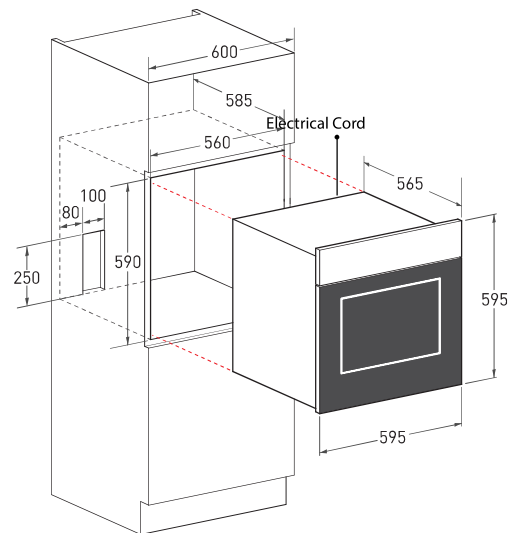

### MMDO8R

- Volume: 78L
- Interior Oven Enamel
- Double Layers Glazed Full Glass Door
- Mechanical Control
- Smoke Ventilation System
- Large Viewing Window
- Forced Cooling System
- Removable Door Plate
- 5 Shelf Positions
- 8 Cooking Functions: Defrost, Bottom Heat, Conventional Heat, Conventional + Fan, Radiant Grilling, Double Grilling, Double Grilling + Fan, ECO
- Accessories:
  - Shallow Baking Tray x1
  - Grilling Rack x1

Model	MMDO8R
Gross Capacity	78L
Voltage	220-240V~50-60Hz
Wattage	2.5 kW / 13 AMP
Oven Lamp	Halogen
Electrical Cord Length	100 mm
Plug Type	No Plug

Product Dimension	L595*W565*H595 mm
Built-In Dimension	L560*W585*H590 mm
Net Weight	29.8 KGS
Gross Weight	33.6 KGS