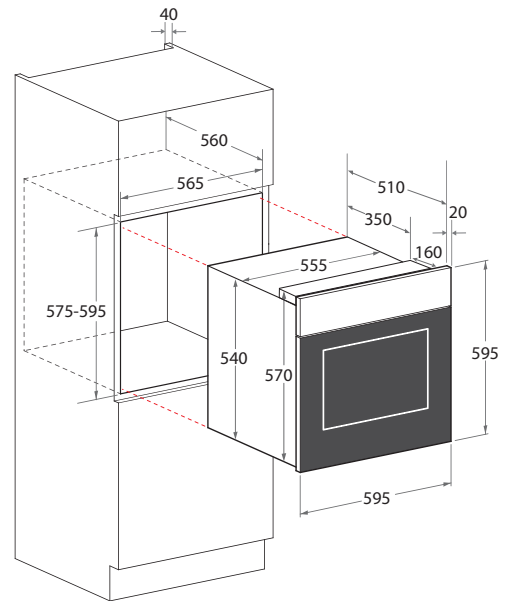

mayer

Built-In Oven MMDO9

- Volume: 75L
- Interior Oven Enamel
- Double Layers Glazed Full Glass Door
- Mechanical Control
- Smoke Ventilation System
- Large Viewing Window
- Forced Cooling System
- Removable Door Plate
- 5 Shelf Positions
- 9 functions: Lamp, Defrost, Conventional Heat, Conventional + Fan, Bottom Heat, Circular Heat, Double Grilling, Double Grilling + Fan, Circular Heat + Bottom Heat
- Accessories:
 - Shallow Baking Tray x1
 - Grilling Rack x1

Model	MMDO9
Gross Capacity	75L
Voltage	220-240V~50-60Hz
Wattage	2.5 kW / 13 AMP
Oven Lamp	Halogen
Electrical Cord Length	150 mm
Plug Type	No Plug

Product Dimension	L510*W595*H595 mm
Built-In Dimension	L560*W565*H575 - 595 mm
Net Weight	30.3 KGS
Gross Weight	31.5 KGS