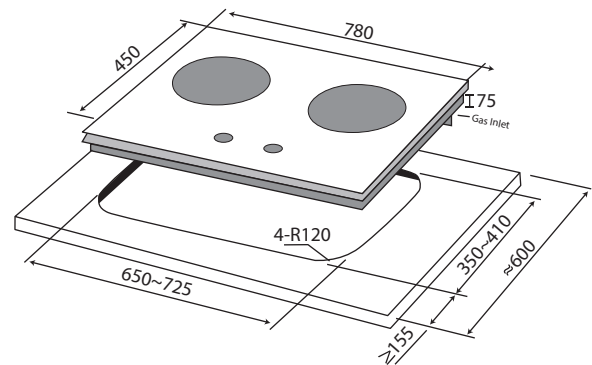

78cm Glass Gas Hob

MMGH278HI

- Double Layer Stainless Steel Energy Pan
- Left & Right timer (up to 180min)
- Instant Ignition
- Toughened Glass
- Safety Flame Failure Device
- Full Brass Burner
- Aluminium Venturi (Rust Resistant)
- Enamel Drip Tray
- 1x Assistant Pan support
- 2x Batteries (Size: D)

Model	MMGH278HI
Voltage	DC1.5V
Wattage (PUB)	9 kW
Wok Burner x2 (PUB)	4.5 kW
Wattage (LPG)	10 kW
Wok Burner x2 (LPG)	5 kW

Wok Burners Dimension	26 - 28 cm
Product Dimension	L780*W450*H75 mm
Cut Out Dimension	L650~725*350~410mm
Net Weight	14.2 KGS
Gross Weight	17.0 KGS