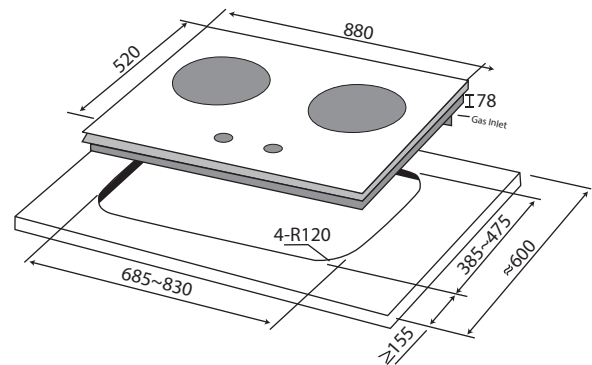

88cm Glass Gas Hob

MMGH288HI

- Double Layer Stainless Steel Energy Pan
- Left & Right timer (up to 180min)
- Instant Ignition
- Toughened Glass
- Safety Flame Failure Device
- Full Brass Burner
- Aluminium Venturi (Rust Resistant)
- Enamel Drip Tray
- 1x Assistant Pan support
- 2x Batteries (Size: D)

Model	MMGH288HI
Voltage	DC1.5V
Wattage (PUB)	9 kW
Wok Burner x2 (PUB)	4.5 kW
Wattage (LPG)	10 kW
Wok Burner x2 (LPG)	5 kW

Wok Burners Dimension	26 - 28 cm
Product Dimension	L880*W520*H78 mm
Cut Out Dimension	L685~830*385~475mm
Net Weight	17.6 KGS
Gross Weight	21.0 KGS