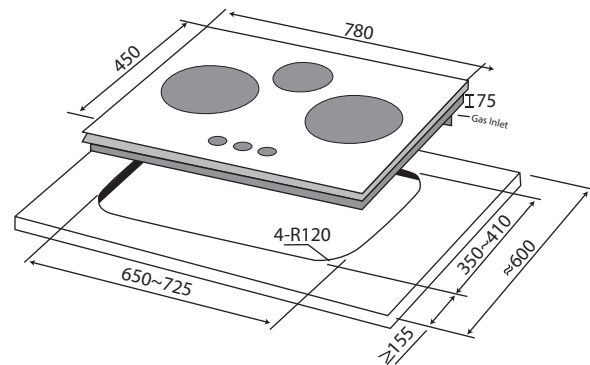

## 78cm Glass Gas Hob

### MMGH378HI

- Double Layer Stainless Steel Energy Pan
- Left & Right timer (up to 180min)
- Instant Ignition
- Toughened Glass
- Safety Flame Failure Device
- 2 x Full Brass Burners
- 1 x Full Brass Rapid Burner
- Aluminium Venturi (Rust Resistant)
- Enamel Drip Tray
- Cast Iron (Enamel Coated) Trivet
- 1x Assistant Pan support
- 2x Batteries (Size: D)

Model	MMGH378HI
Voltage	DC1.5V
Wattage (PUB)	11 kW
Wok Burner x2 (PUB)	4.5 kW
Rapid Burner (PUB)	2 kW
Wattage (LPG)	12 kW
Wok Burner x2 (LPG)	5 kW
Rapid Burner (LPG)	2 kW

Wok Burners Dimension	26 - 28 cm
Rapid Burners Dimension	12 - 20 cm
Product Dimension	L780*W450*H75 mm
Cut Out Dimension	L650~725*350~410mm
Net Weight	15.7 KGS
Gross Weight	18.2 KGS