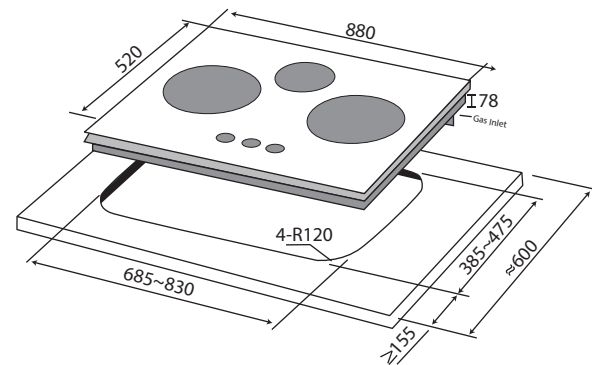

## 88cm Glass Gas Hob

### MMGH388HI

- Double Layer Stainless Steel Energy Pan
- Left & Right timer (up to 180min)
- Instant Ignition
- Toughened Glass
- Safety Flame Failure Device
- 2 x Full Brass Burners
- 1 x Full Brass Rapid Burner
- Aluminium Venturi (Rust Resistant)
- Enamel Drip Tray
- Cast Iron (Enamel Coated) Trivet
- 1x Assistant Pan support
- 2x Batteries (Size: D)

Model	MMGH388HI
Voltage	DC1.5V
Wattage (PUB)	11 kW
Wok Burner x2 (PUB)	4.5 kW
Rapid Burner (PUB)	2 kW
Wattage (LPG)	12 kW
Wok Burner x2 (LPG)	5 kW
Rapid Burner (LPG)	2 kW

Wok Burners Dimension	26 - 28 cm
Rapid Burners Dimension	12 - 20 cm
Product Dimension	L880*W520*H78 mm
Cut Out Dimension	L685~830*W385~475mm
Net Weight	19.0 KGS
Gross Weight	22.3 KGS