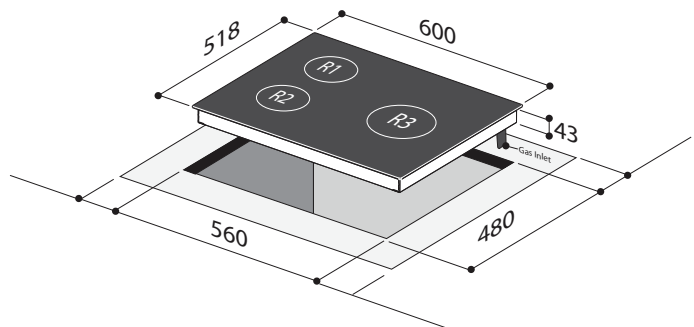

mayer

60cm 3 Burner Glass Gas Hob MMGH633HI

- Tempered Glass Top
- Front Control Knobs
- Double Ring Burner x1
- Semi-Rapid Burner x1
- Rapid Burner x1
- Top Air System
- Enamel Burner Cap
- Aluminium Burner and Base
- Flame Failure Safety Devices
- Battery Ignition (Size D)
- Enamelled Trivet
- Available in LPG and PUB

Model	MMGH633HI
Voltage	220-240V~50/60Hz
Wattage	7.4 kW (LPG) 8.4kW (TG)
Triple Ring Burner	3.7 kW (LPG) 3.5kW (TG)
Semi-Rapid Brass Burner	2.3 kW (LPG) 2.9kW (TG)
Rapid Burner	1.4 kW (LPG) 2kW (TG)

Wok Burners	24 - 26 cm
Auxiliary Burner	12 -22 cm
Product Dimension	L600*W518*H43 mm
Cut Out Dimension	L560*W480 mm
Net Weight	11.09 KGS
Gross Weight	12.68 KGS