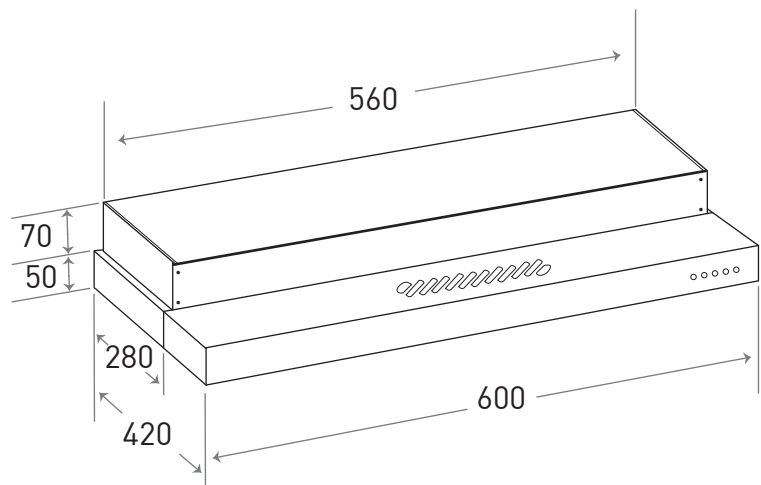

mayer

Semi-integrated Hood

MMSI600HS

- 60cm Semi-Integrated Hood
- Push Button
- High Grade Stainless Steel
- Grey Powder Coating Chassis
- 3 Speed Mechanical Control
- 2 x Aluminium Grease Filter
- Charcoal Filter
- 2 x 85W Motor
- 2 x 1W LED Light
- Re-Circulating Mode Only

Dimensions WxDxH (mm)	600 x 420 x 120
Extraction Capacity	550m ³ /hr
Noise Level	<59dB(A)

Barcode
9557496131554

e-Warranty registration
<https://www.mayer.sg/>