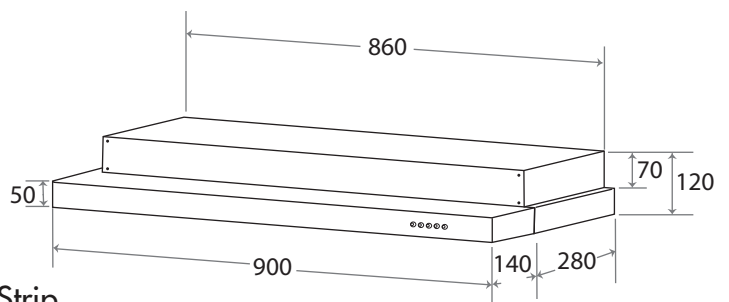

## Semi-integrated Hood with Oil Tray

MMSI903OT

- LED Strip
- Ultra Slim Hood
- 3 Speed Touch Control
- Oil Cup & Oil Tray
- 3 X Charcoal Filter
- Re-circulating Mode Only
- Rectifier Panel With Long Oil Tank
- Black Glass Front Panel With Stainless Steel Strip
- Stainless Steel With Grey Powder Coating Chassis

Dimensions WxDxH (mm)	900 x 280 x 120
Extraction Capacity	900m <sup>3</sup> /hr
Noise Level	<59dB
LED Power	7W
MOtor	85W x 3

Barcode  
9557496131929

e-Warranty registration  
<https://www.mayer.sg/>