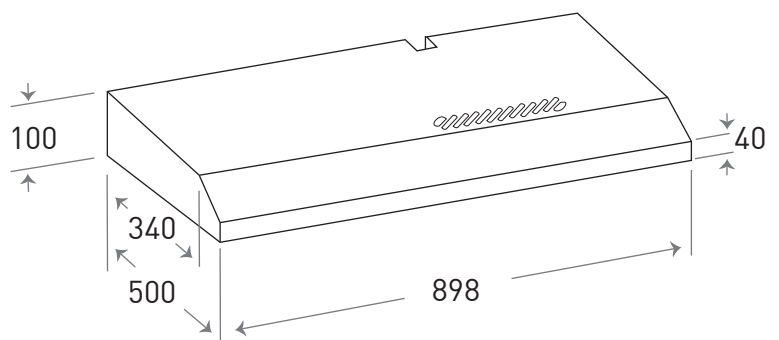

mayer

Slimline Hood

MMSL902BE

- 90cm Slimline Hood
- Touch Control
- High Grade Stainless Steel
- With Black Deco Arcylic Front Panel
- Charcoal Filter
- Aluminum Filter
- 1 X LED Light
- 3 X Motor
- Re-Circulating Mode Only

Dimensions WxDxH (mm)	898 x 500 x 100
Extraction Capacity	825m ³ /hr
Noise Level	<59dB
LED Power	7W x 1
Motor	100W x 3

Barcode
9557496131790

e-Warranty registration
<https://www.mayer.sg/>