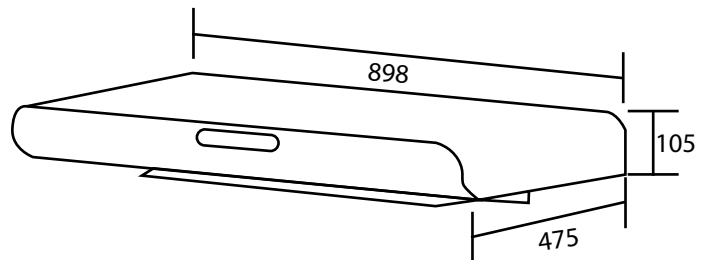

Slimline Hood

MMSL983OT

- 90cm Slimline Hood
- Charcoal Filter
- Long LED light bar
- Gun Metal Finish
- Oil Tray
- Touch Control (4 Speed) with Motion Sensor
- for re-circulation only

Model	MMSL983OT
Voltage	220-240V/50Hz
Wattage	307W
LED Power	7W
Motor x3	100W
Noise Level	<59 db(A)
Extraction Capacity	900 m ³ /hr
Electrical Cord Length	100 mm
Plug Type	No Plug

Product Dimension	L898*W475*H105 mm
Net Weight	13.8 KGS
Gross Weight	15.5 KGS

e-Warranty registration
www.mayer.sg