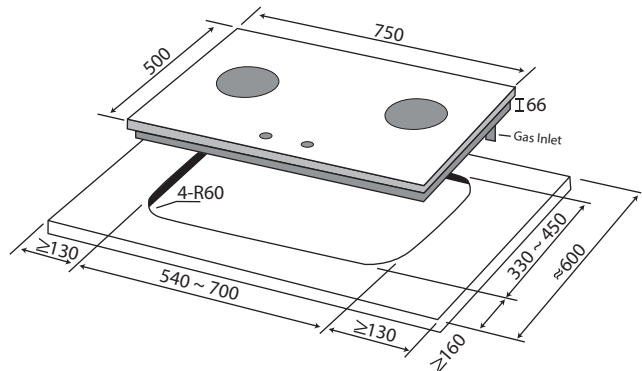

75cm Stainless Steel Gas Hob

MMSS7502HI

- 2 x Burners
- Top Air System
- Flame failure safety devices
- Enameled trivets
- 2 x Matt enamel energy gathered pan
- 2 x Assistant Pan Support
- Available in LPG and PUB

Model	MMSS7502HI
Voltage	DC1.5V
Wattage (PUB)	9.0 kW
Wok Burner x2 (PUB)	4.5 kW
Wattage (LPG)	8.0 kW
Wok Burner x2 (LPG)	4.0 kW

Wok Burners	24 - 26 cm
Product Dimension	L750*W500*H66 mm
Cut Out Dimension	L540-700*W330-450mm
Net Weight	13.5 KGS
Gross Weight	15.5 KGS