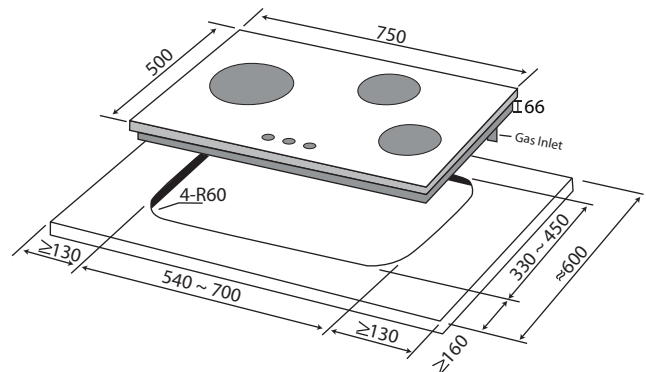

75cm Stainless Steel Gas Hob

MMSS7503HI

- 1 x Burner, 1 x Rapid Burner, 1 x Semi-Rapid Burner
- Top Air System
- Flame failure safety devices
- Enameled trivets
- 1 x Matt enamel energy gathered pan
- 1 x Assistant Pan Support
- Available in LPG and PUB

| | |
|-------------------|----------------------|
| Wok Burners | 12 - 26 cm |
| Rapid Burner | 12 -22 cm |
| Semi-Rapid Burner | 12 -22 cm |
| Product Dimension | L750*W500*H66 mm |
| Cut Out Dimension | L540-700*W330-450 mm |
| Net Weight | 13 KGS |
| Gross Weight | 15 KGS |