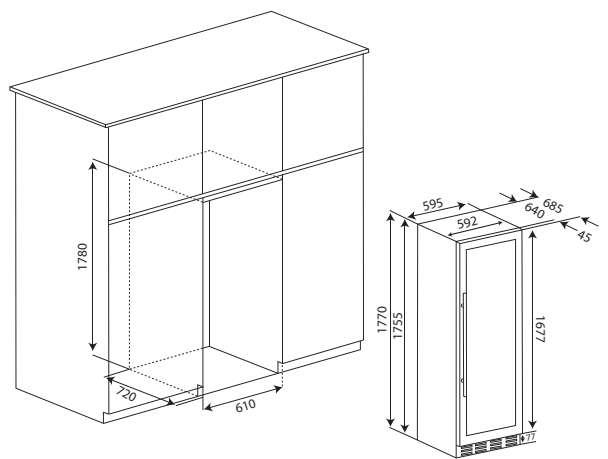

## MMWC165GM

- 2-layered heated glass door
- Dual zone with temperature between 5 - 20°C
- 14 telescopic beech wooden shelves
- Touch buttons with LCD temperature display
- White LED interior strip lights
- Adjustable feet
- Charcoal filtration system to maintain an odour-free cabinet
- Built-in lock
- Freestanding and Built-in (Fully recessed) installation

Model	MMWC165GM
Gross Capacity	425L
Product Dimension	L595*W685*H1770 mm
Packaging Dimension	L650*W775*H1970 mm
Net Weight	106 KGS
Gross Weight	119 KGS

e-Warranty registration  
[www.mayer.sg](http://www.mayer.sg)