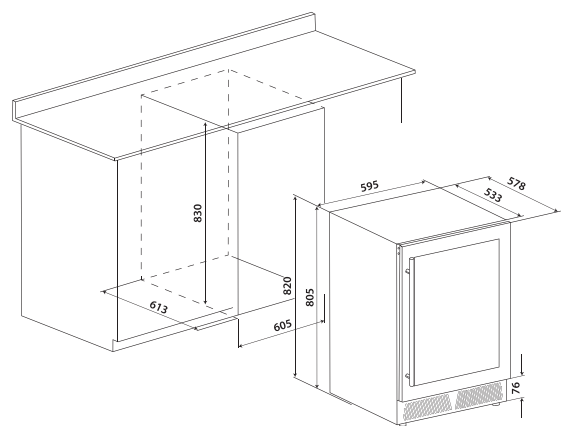

## MMWC46GM

- 2-layered heated glass door
- Dual zone with temperature between 5 - 20°C
- 5 telescopic beech wooden shelves
- Touch buttons with LCD temperature display
- White LED interior strip lights
- Adjustable feet
- Charcoal filtration system to maintain an odour-free cabinet
- Built-in lock
- Freestanding and Built-in (Fully recessed) installation

Model	MMWC46GM
Gross Capacity	145L
Product Dimension	L595*W578*H820 mm
Packaging Dimension	L660*W625*H874 mm
Net Weight	49 KGS
Gross Weight	52 KGS

e-Warranty registration  
[www.mayer.sg](http://www.mayer.sg)