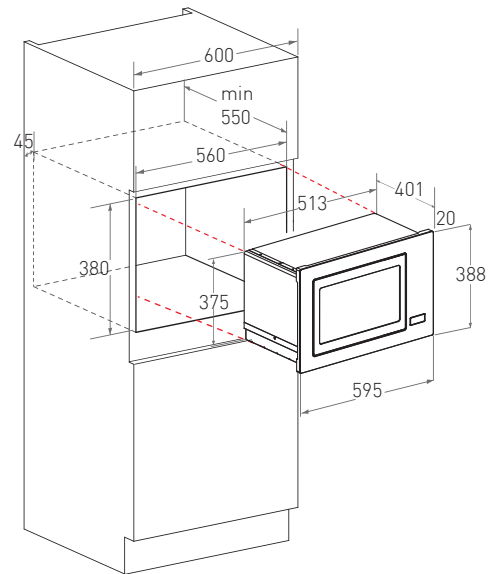

mayer

Built-in Microwave Oven with Grill MMWG30B-RG

- 2-in-1 Microwave with grill
- Stainless steel interior
- Full glass digital touch panel
- Electric door open
- 8 Auto menus: pizza, meat, vegetable, pasta, potato, fish, beverage, popcorn
- Cooking timer: 1-99 mins
- Cooking end signal
- Child lock
- Defrost by weight or time
- Quick start: 30 seconds
- Accessories:
 - Grill rack x1
 - 315mm Turntable glass plate x1
 - Suction cup x1

Model	MMWG30B-RG
Gross Capacity	25L
Voltage	230V~50Hz
Rated Input Power	1450 W
Rated Output Power	900 W
Rated Input Grill	1000 W
Electrical Cord Length	100 cm
Plug Type	No Plug

Product Dimension	L595*W401*H388 mm
Built-In Dimension	L560*W550*H380 mm
Net Weight	19.5 KGS
Gross Weight	22 KGS