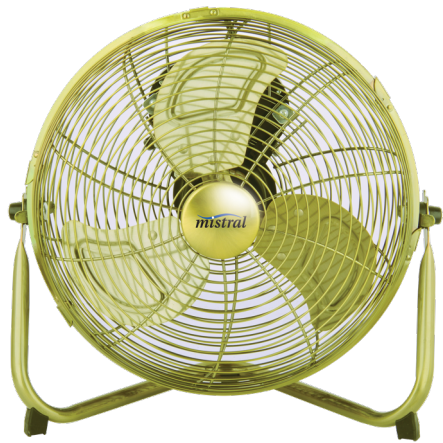

mistral

MPF 12S

12" POWER FAN

- 12" Power Fan
- Anti topple base
- 3 speed control
- Metal blade

Voltage: 220-240V~50Hz

Power: 55W

Quantity: 1

Colour: Copper Gold