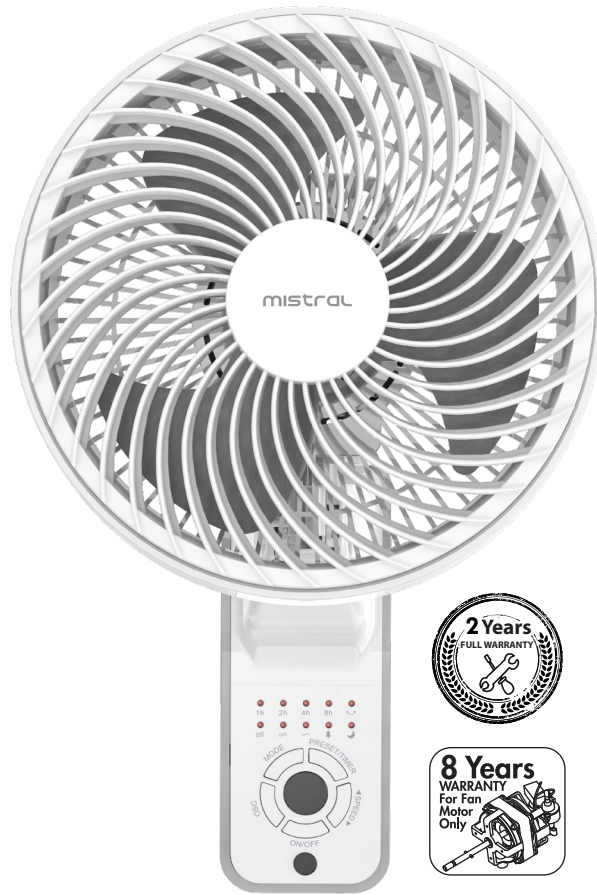

mistral

MWF0935DR 9" DC WALL FAN WITH REMOTE

FEATURES

- DC Motor
- 3 Fan blades
- 8 Hour Timer
- 6 Speeds
- 3 Modes: Normal/ Natural/Sleep
- Left-Right Auto Oscillation
- With Remote Control

Model	: MWF0935DR
Voltage	: 220-240V~, 50/60Hz
Wattage	: 30 W
Air Volume	: 31.4 m ³ /min
Max Air Flow	: 4.75 m/ s
Product Dimension	: L455 * W285 * H350 mm
Packaging Dimension	: L480 * W310 * H395 mm
Net Weight	: 2.54 KGS
Gross Weight	: 3.76 KGS