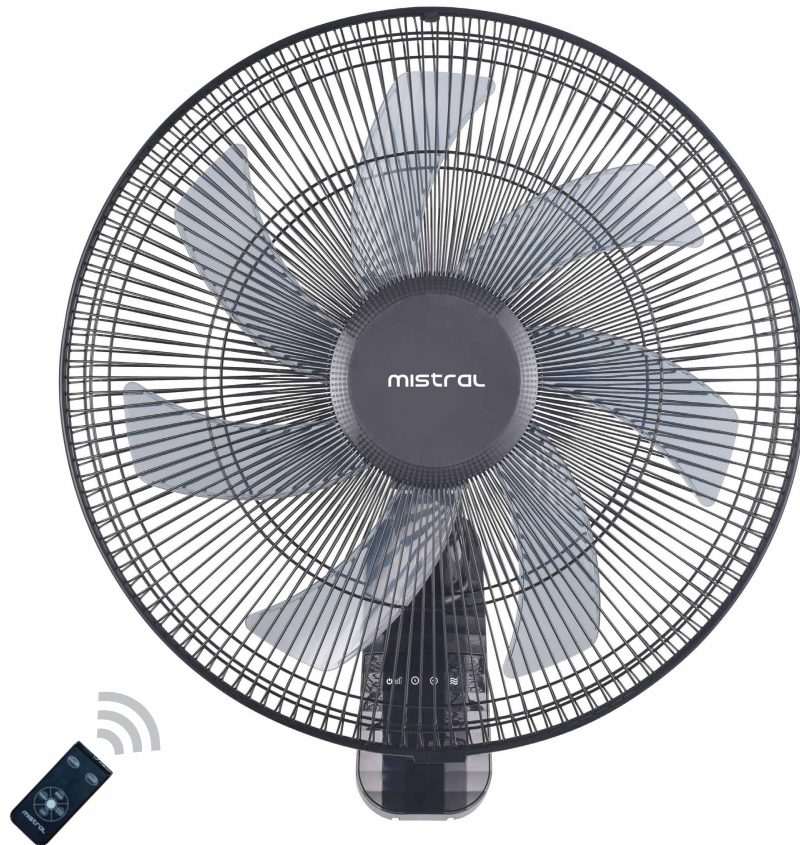

mistral

MWF1810DR 18" DC WALL FAN WITH REMOTE

FEATURES

- 10 Speed Settings
- 7 hours Timer
- 2 Modes: Normal/Natural
- Left & Right Oscillation
- 7 ABS Fan Blades
- Guard Ring with Clip
- 2 Types of Wall Fan Hook Brackets
- BLDC Motor
- With Remote Control

Model	: MWF1810DR
Voltage	: 100-240V~, 50/60Hz
Wattage	: 42 W
Air Volume	: 72m ³ /min
Max Air Flow	: 6.22m/s
Noise level	: 62dBA
(Highest Speed)	
Product Dimensions	: L505 * W320 * H570 mm
Packaging Dimensions	: L570 * W150 * H680 mm
Net Weight	: 3.13 KG
Gross Weight	: 4.42 KG