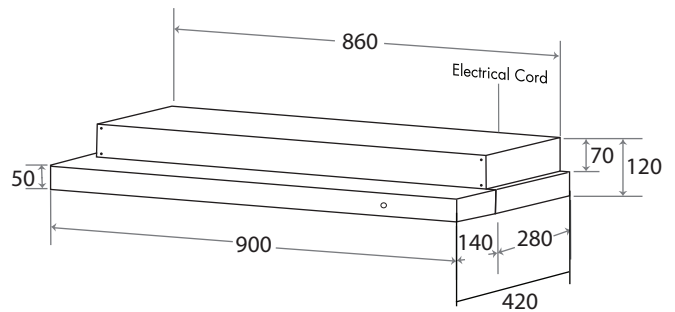

Semi-integrated Hood with Oil Tray

MMSI903OT-GM

- Grey Glass Panel with Stainless Steel Strip
- Stainless Steel with Grey Powder Coating Chassis
- Rectifier Panel with Long Oil Tank
- LED Strip
- Ultra Slim Hood
- 3 Speed Touch Control
- Oil Cup and Oil Tray
- Charcoal Filter x3
- Re-Circulating Mode Only

Model	MMSI903OT-GM
Voltage	220-240V/50Hz
Wattage	262W
LED Power	7W
Motor x3	85W
Noise Level	<59 db(A)
Extraction Capacity	900m ³ /hr
Electrical Cord Length	100 mm
Plug Type	No Plug

Product Dimension	L900*W420*H120 mm
Net Weight	15 KGS
Gross Weight	16 KGS