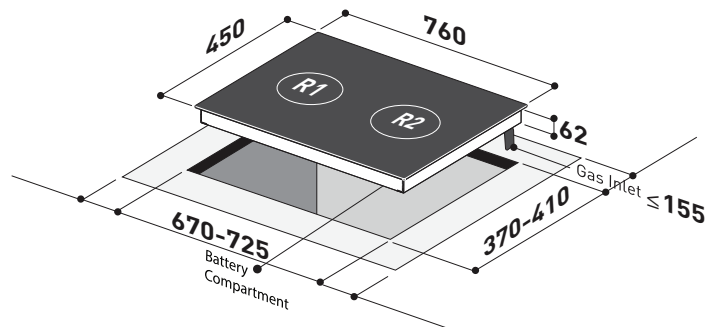

76cm Stainless Steel Gas Hob

MMSS7721HI-GM

- Stainless Steel Gun Metal Colour
- Front Control Knobs
- Gas Burners x2
- Wind Shield
- Flame Failure Safety Devices
- Battery Ignition
- Enameled trivets
- Available in LPG and PUB

Model	MMSS7721HI-GM
Voltage	DC1.5V
Wattage (PUB)	8.6 kW
Wok Burner x2 (PUB)	4.3 kW
Auxiliary Burner (PUB)	2.5 kW
Wattage (LPG)	9.6 kW
Wok Burner x2 (LPG)	4.8 kW
Auxiliary Burner (LPG)	1.8 kW

Wok Burners	24 - 26 cm
Auxiliary Burner	12 -22 cm
Product Dimension	L760 x W450 x H62 mm
Cut Out Dimension	L670-725*W370-410 mm
Net Weight	13.82 KGS
Gross Weight	15.72 KGS