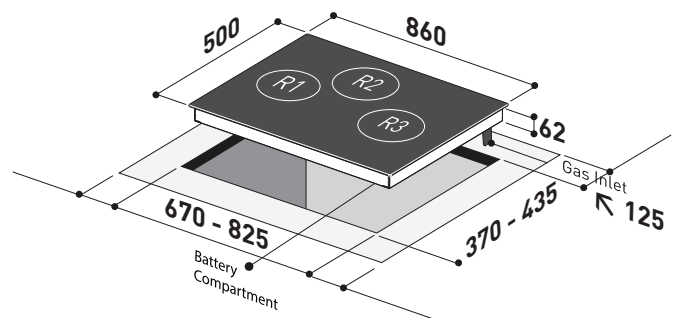

Model	MMSS8831HI-GM
Voltage	DC1.5V
Wattage (PUB)	11.1 kW
Wok Burner x2 (PUB)	4.3 kW
Auxiliary Burner (PUB)	2.5 kW
Wattage (LPG)	11.4 kW
Wok Burner x2 (LPG)	4.8 kW
Auxiliary Burner (LPG)	1.8 kW

Wok Burners	24 - 26 cm
Auxiliary Burner	12 -22 cm
Product Dimension	L860*W500*H62 mm
Cut Out Dimension	L670-825*W370-435 mm
Net Weight	16.7 KGS
Gross Weight	19 KGS