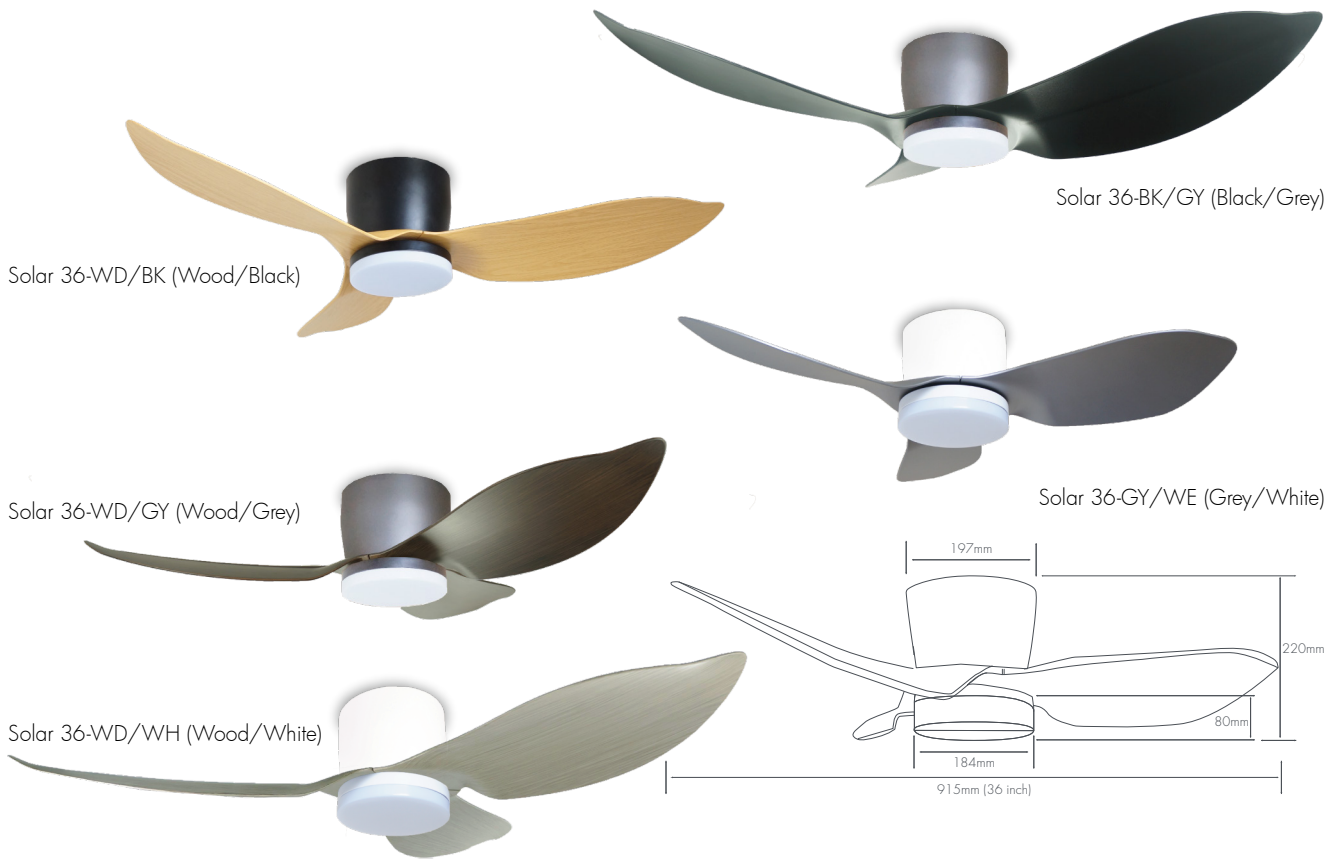

# mistral

Solar 36-WD/BK (Wood/Black)

Solar 36-BK/GY (Black/Grey)

Solar 36-WD/GY (Wood/Grey)

Solar 36-GY/WE (Grey/White)

Solar 36-WD/WH (Wood/White)

## Solar 36 3-Blades Size 36" Ceiling Fan

### FEATURES

- 1/4/ 8 Hours Timer
- 5 Speed Settings
- 3 ABS Blades
- LED Light Triple Color with Dimmer
- Adjustable Rotation Direction (Clockwise or Anti-clockwise)
- DC Inverter Motor
- Remote Control

Model	: Solar 36
Voltage	: 220-240V~; 50-60Hz
Wattage	: 64W (DC Fan: 40   Light: 24W)
Air Volume	: 133 m <sup>3</sup> /min
Max Air Flow	: 2.21 m/s
Speed	: 280 RPM
Product Dimensions	: L915*W197*H220 mm
Packaging Dimensions	: L717*W282*H305 mm
Net Weight	: 4.8 KGS
Gross Weight	: 5.2 KGS