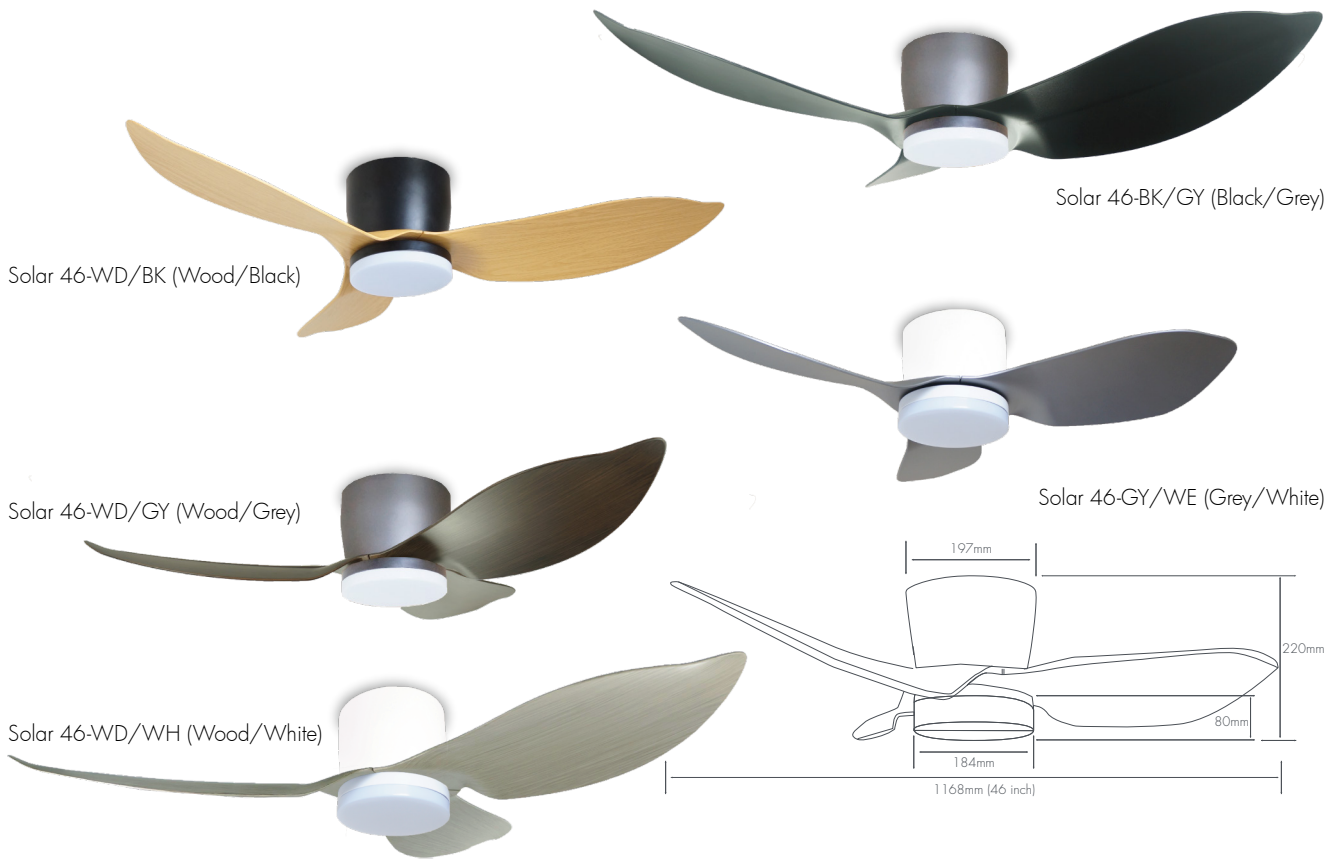

mistral

Solar 46-WD/BK (Wood/Black)

Solar 46-BK/GY (Black/Grey)

Solar 46-WD/GY (Wood/Grey)

Solar 46-GY/WE (Grey/White)

Solar 46-WD/WH (Wood/White)

Solar 46 3-Blades Size 46" Ceiling Fan

FEATURES

- 1/4/8 Hours Timer
- 5 Speed Settings
- 3 ABS Blades
- LED Light Triple Color with Dimmer
- Adjustable Rotation Direction (Clockwise or Anti-clockwise)
- DC Inverter Motor
- Remote Control

Model	: Solar 46
Voltage	: 220-240V~; 50-60Hz
Wattage	: 64W (DC Fan: 40 Light: 24W)
Air Volume	: 140 m ³ /min
Max Air Flow	: 2.33 m/s
Speed	: 240 RPM
Product Dimensions	: L1168*W197*H220 mm
Packaging Dimensions	: L717*W282*H305 mm
Net Weight	: 4.8 KGS
Gross Weight	: 5.2 KGS